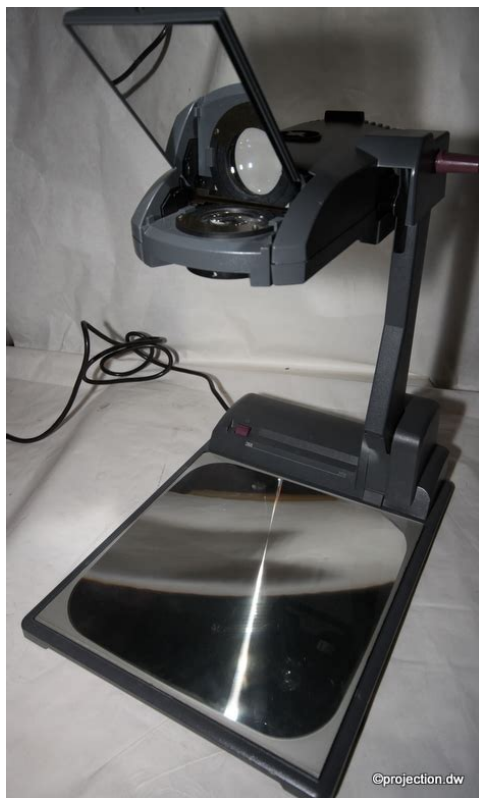

## 3m 2770 overhead projector manual

**File Name:** 3m 2770 overhead projector manual.pdf

**Size:** 4607 KB

**Type:** PDF, ePub, eBook

**Category:** Book

**Uploaded:** 8 May 2019, 13:48 PM

**Rating:** 4.6/5 from 563 votes.